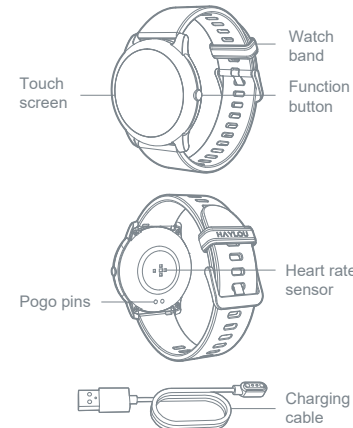

Haylou Solar Smart Watch User Manual

01 Overview

What's in the Box
Smart watch, charging cable and user manual.

02 How to Wear

Please put on the watch and move it about one finger distance from your carpus. Please adjust tightness of watch band to fit yourself.
Note: Too loose of the band may impact performance of heart rate sensor.

03 How to Link

1. Hold function button to power on the watch and a QR code will be displayed. Use your phone to scan the QR code to install APP. You may also scan the QR code below to install.

Note: The instruction below is for reference only. For actual installation, please follow the instruction in APP.

04 How to Use

- In Home Page, slide down from the top of the watch face to open Quick Setting.
- In Home Page, slide up from the bottom of the watch face to open Control Panel.
- In Home Page, slide right/left to skip to previous/next page.
- When it's not in Home Page, slide from left edge to right edge to return to previous page.
- In Home Page, keep touching screen for 3s to enter Watch Face Change.
- Hold function button for 3s to power on/off.
- Press function button to return to Home Page (only open one page).
- Press function button to skip to previous page (open two pages).
- Press function button to pause/resume your workout (during workout).

06 How to Charge

- Charge the watch via charging cable and make sure pogo pins are well-contacted.
- Use qualified adapter with output voltage of 5V and output current of 0.5A or above.
- If you do not use the watch for a long time, charging icon may not show up until you charge the watch over 1 minute.
- Please always keep pogo pins dry.