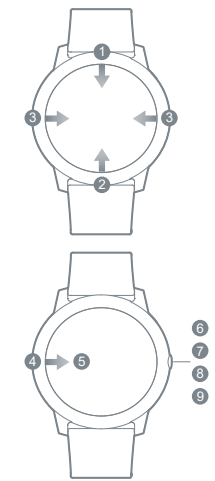

Haylou Solar Smart Watch User Manual

01 Overview

What's in the Box
Smart watch, charging cable and user manual.

02 How to Wear

Please put on the watch and move it about one finger distance from your carpus. Please adjust tightness of watch band to fit yourself.
Note: Too loose of the band may impact performance of heart rate sensor.

03 How to Link

1. Hold function button to power on the watch and a QR code will be displayed. Use your phone to scan the QR code to install APP. You may also scan the QR code below to install.

Note: The instruction below is for reference only. For actual installation, please follow the instruction in APP.

04 How to Use

- In Home Page, slide down from the top of the watch face to open Quick Setting.
- In Home Page, slide up from the bottom of the watch face to open Control Panel.
- In Home Page, slide right/left to skip to previous/next page.
- When it's not in Home Page, slide from left edge to right edge to return to previous page.
- In Home Page, keep touching screen for 3s to enter Watch Face Change.
- Hold function button for 3s to power on/off.
- Press function button to return to Home Page (only open one page).
- Press function button to skip to previous page (open two pages).
- Press function button to pause/resume your workout (during workout).

05 Functions

	12 sport modes (jogging, hiking, biking, climbing, spinning, indoor running, yoga,gym, free training, basketball, football and boating)
	A 24-hour heart rate monitoring keeps making records
	It tracks your sleep time and status
	You may check the coming three days' weather and real time temperature
	Remote music control on phone (the watch cannot play music independently)
	Help adjust breath and relax yourself
	Accuracy is up to two decimal places
	A full screen timer
	Open, set, check and close the alarm clock
	Sit too long and it's time to get on your knees