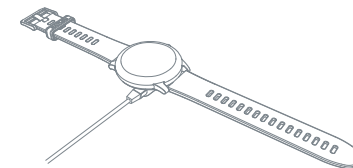

06 How to Charge

1. Charge the watch via charging cable and make sure pogo pins are well-contacted.
2. Use qualified adapter with output voltage of 5V and output current of 0.5A or above.
3. If you do not use the watch for a long time, charging icon may not show up until you charge the watch over 1 minute.
4. Please always keep pogo pins dry.